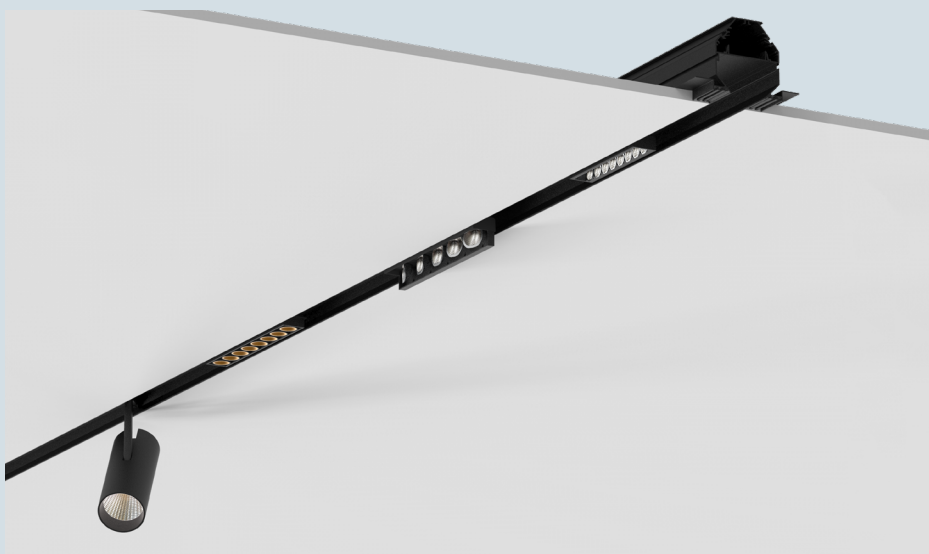

2LOOK4 50 PLUG TRIMLESS SYSTEM SPECIFICATION SHEET

PROJECT	_____
TYPE	_____
NOTES	_____
QUANTITY	_____
DATE	_____

The MAGIQ HOLLOW wallwasher is characterized by a completely flush integration in the ceiling. The lighting effect starts directly at the ceiling-wall transition. It ensures homogeneous illumination of walls and ceilings. The difference in brightness from the brightest to the darkest is barely perceptible.

ARCHITECTURAL | 2LOOK4 50 PLUG

The 2LOOK4 50 PLUG profile is a minimalist, aesthetic and glare-free lighting scheme. The 120V plug system with a visible opening of 50mm makes effortless mounting of CENTRIQ luminaires and MAGIC downlights or wallwashers. With additional accents thanks to optional Korona Cones and swiveling modules, this system meets a variety of different requirements in a single lighting concept.