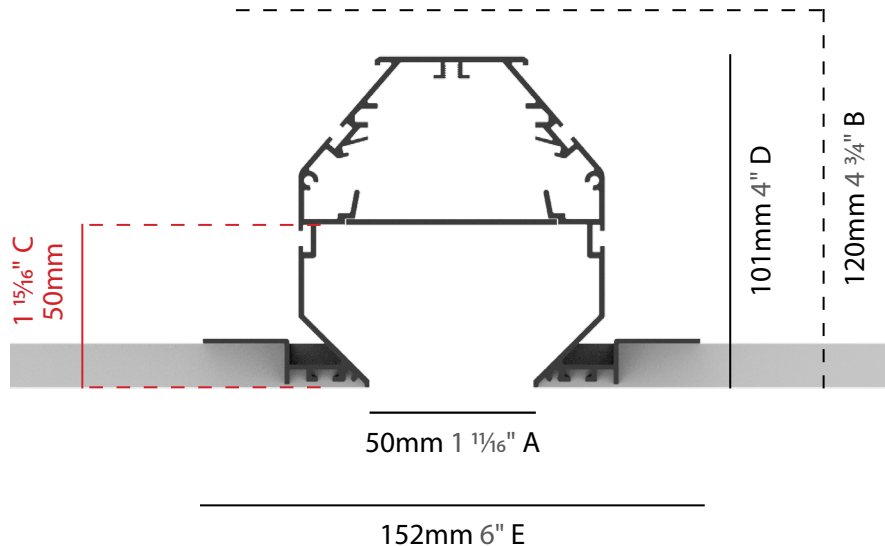

SYSTEM PROFILE

A: Opening width | B: Recess depth | C: Opening depth
D: Profile height | E: Width including mounting brackets